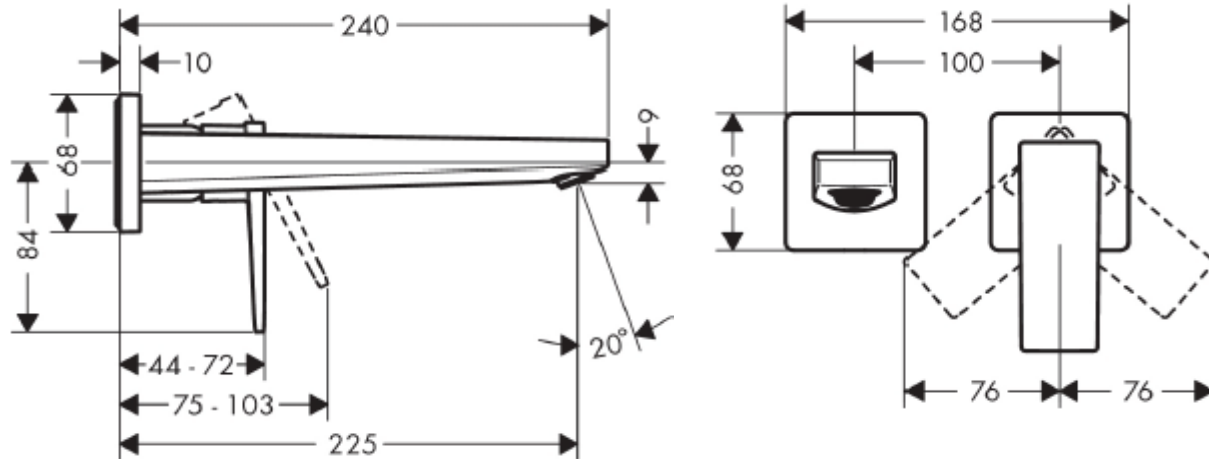

SPECIFICATION SHEET - fittings

BRAND:	hansgrohe	Product Photo:
ORIGIN:	Germany	
SERIES:	Metropol	
PRODUCT DESCRIPTION:	Wall-mounted basin mixer • with non-closing waste set • normal spray • flow rate: 5 l/min	
MODEL No.	32526 670	
FINISH/COLOUR:	Matt Black	
DIMENSIONS:	240mm L x 168mm W x 68mm H 225mm spout projection	
OPTIONAL MATCHING PARTS:	13622180 basic set	

Technical Informations: Suitable for continous flow water heater

REMINDER: Pipe flushing must be done before faucets are installed. Failure to do so voids the warranty.
Do not use cleaners containing abrasive cleansers, ammonia, bleach, acids, waxes, alcohol, solvents or other products not recommended for chrome.
All information is for reference only, installation shall always be based on the actual product delivered.